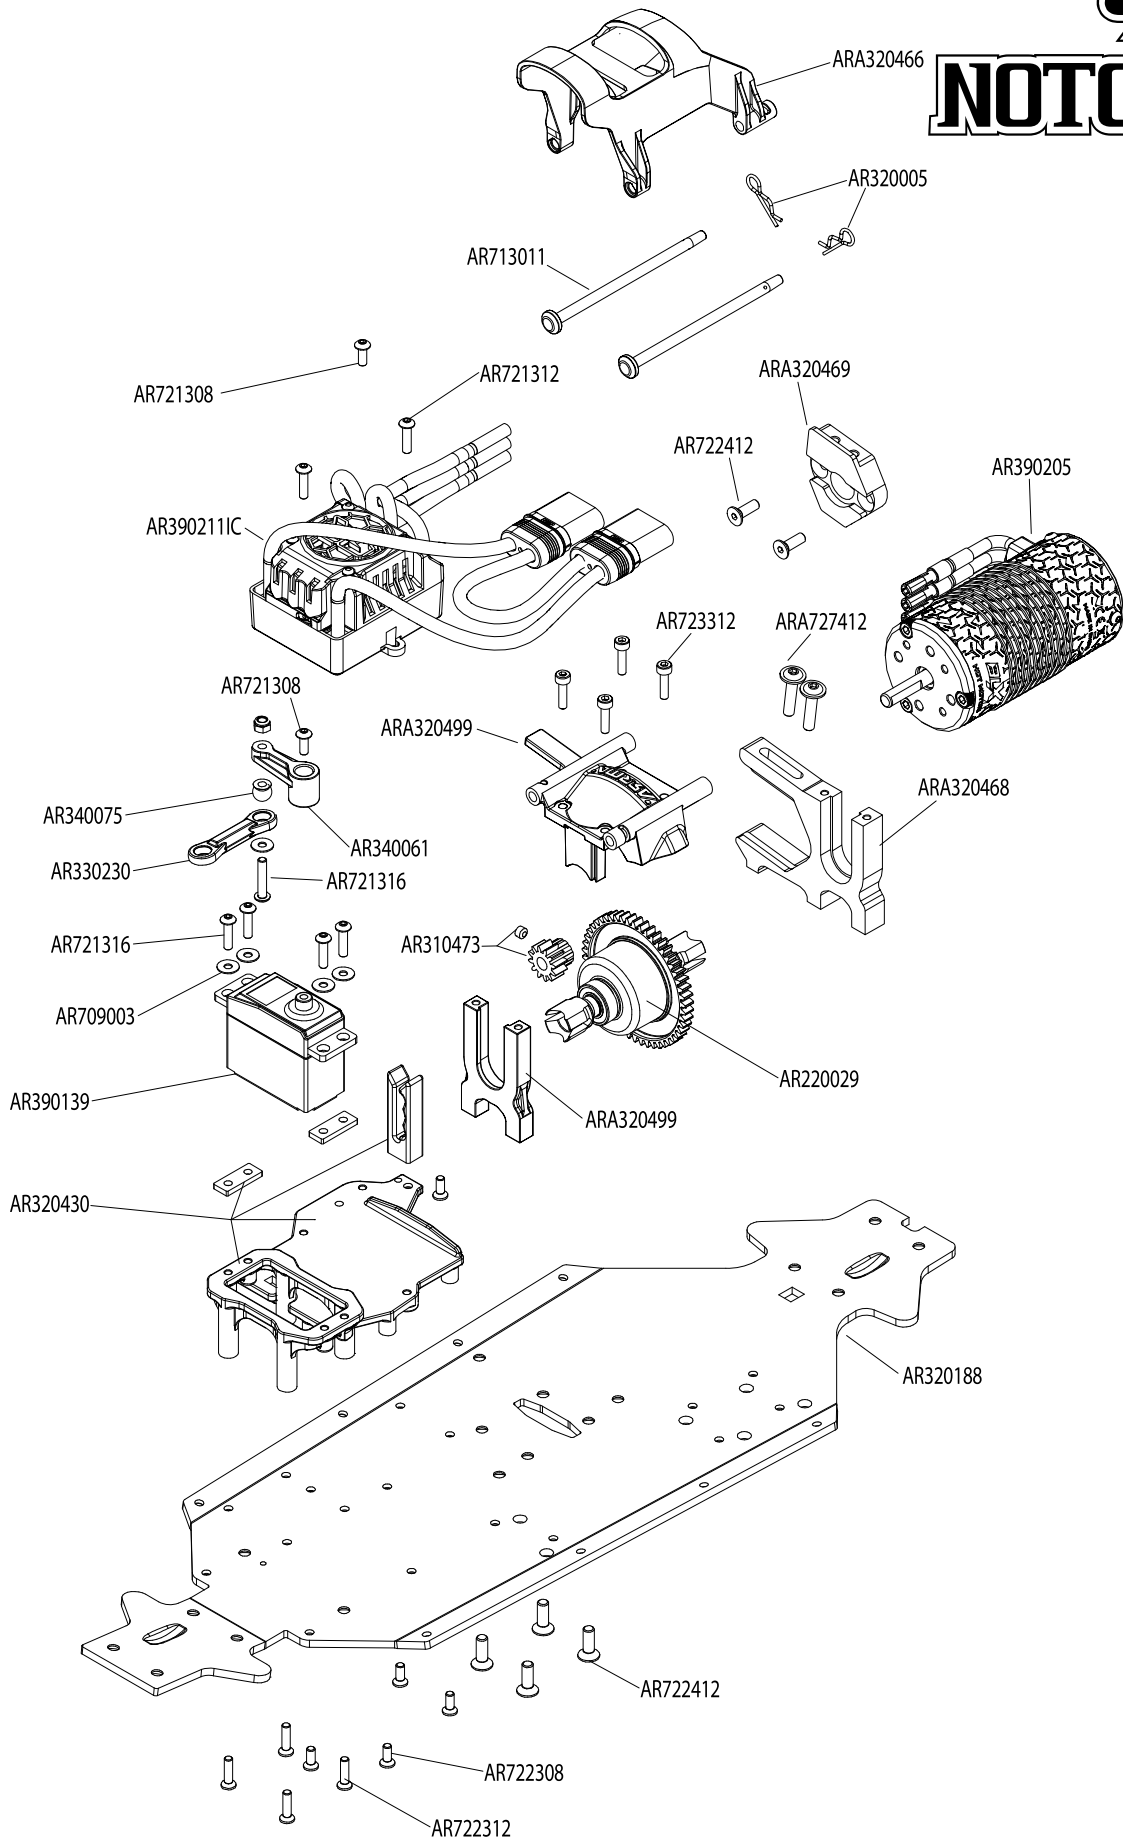

Centre Center
Centre Centro

OUTCAST

NOTORIOUS