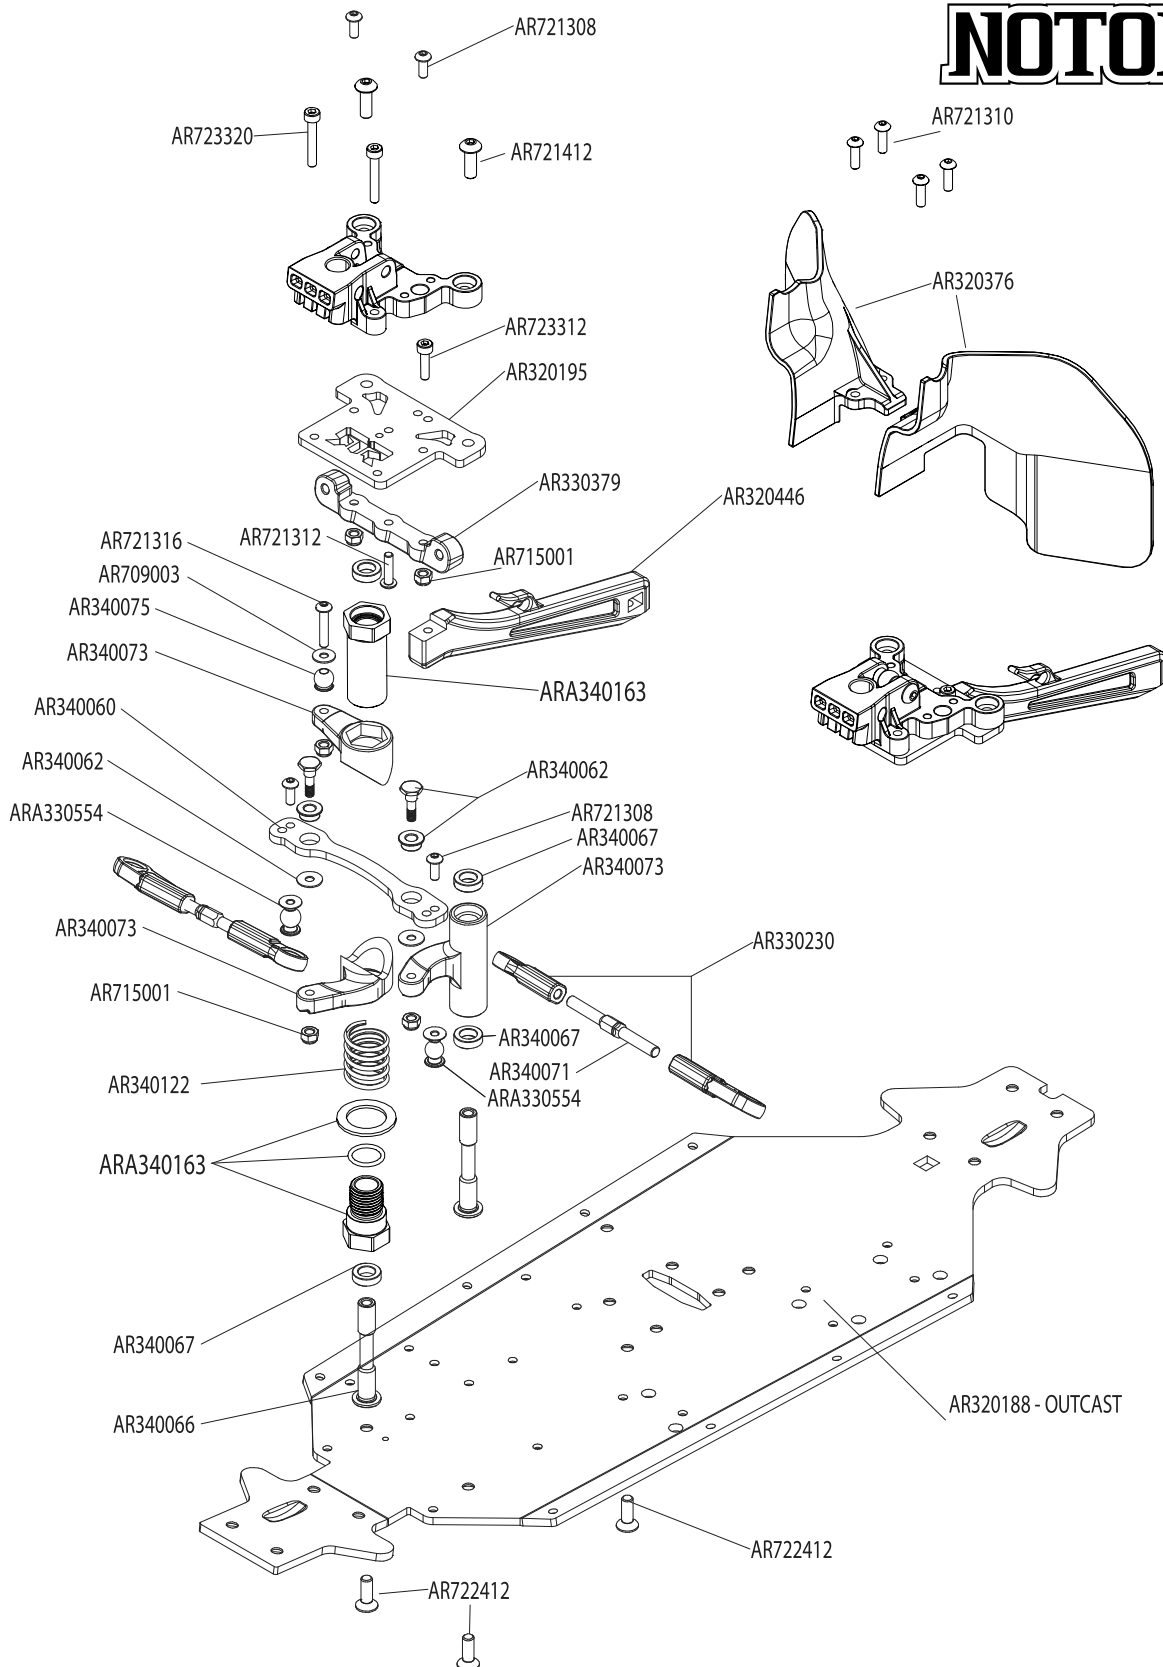

Steering Lenkung Pilotage
Gobierno

OUTCAST™

NOTORIOUS™