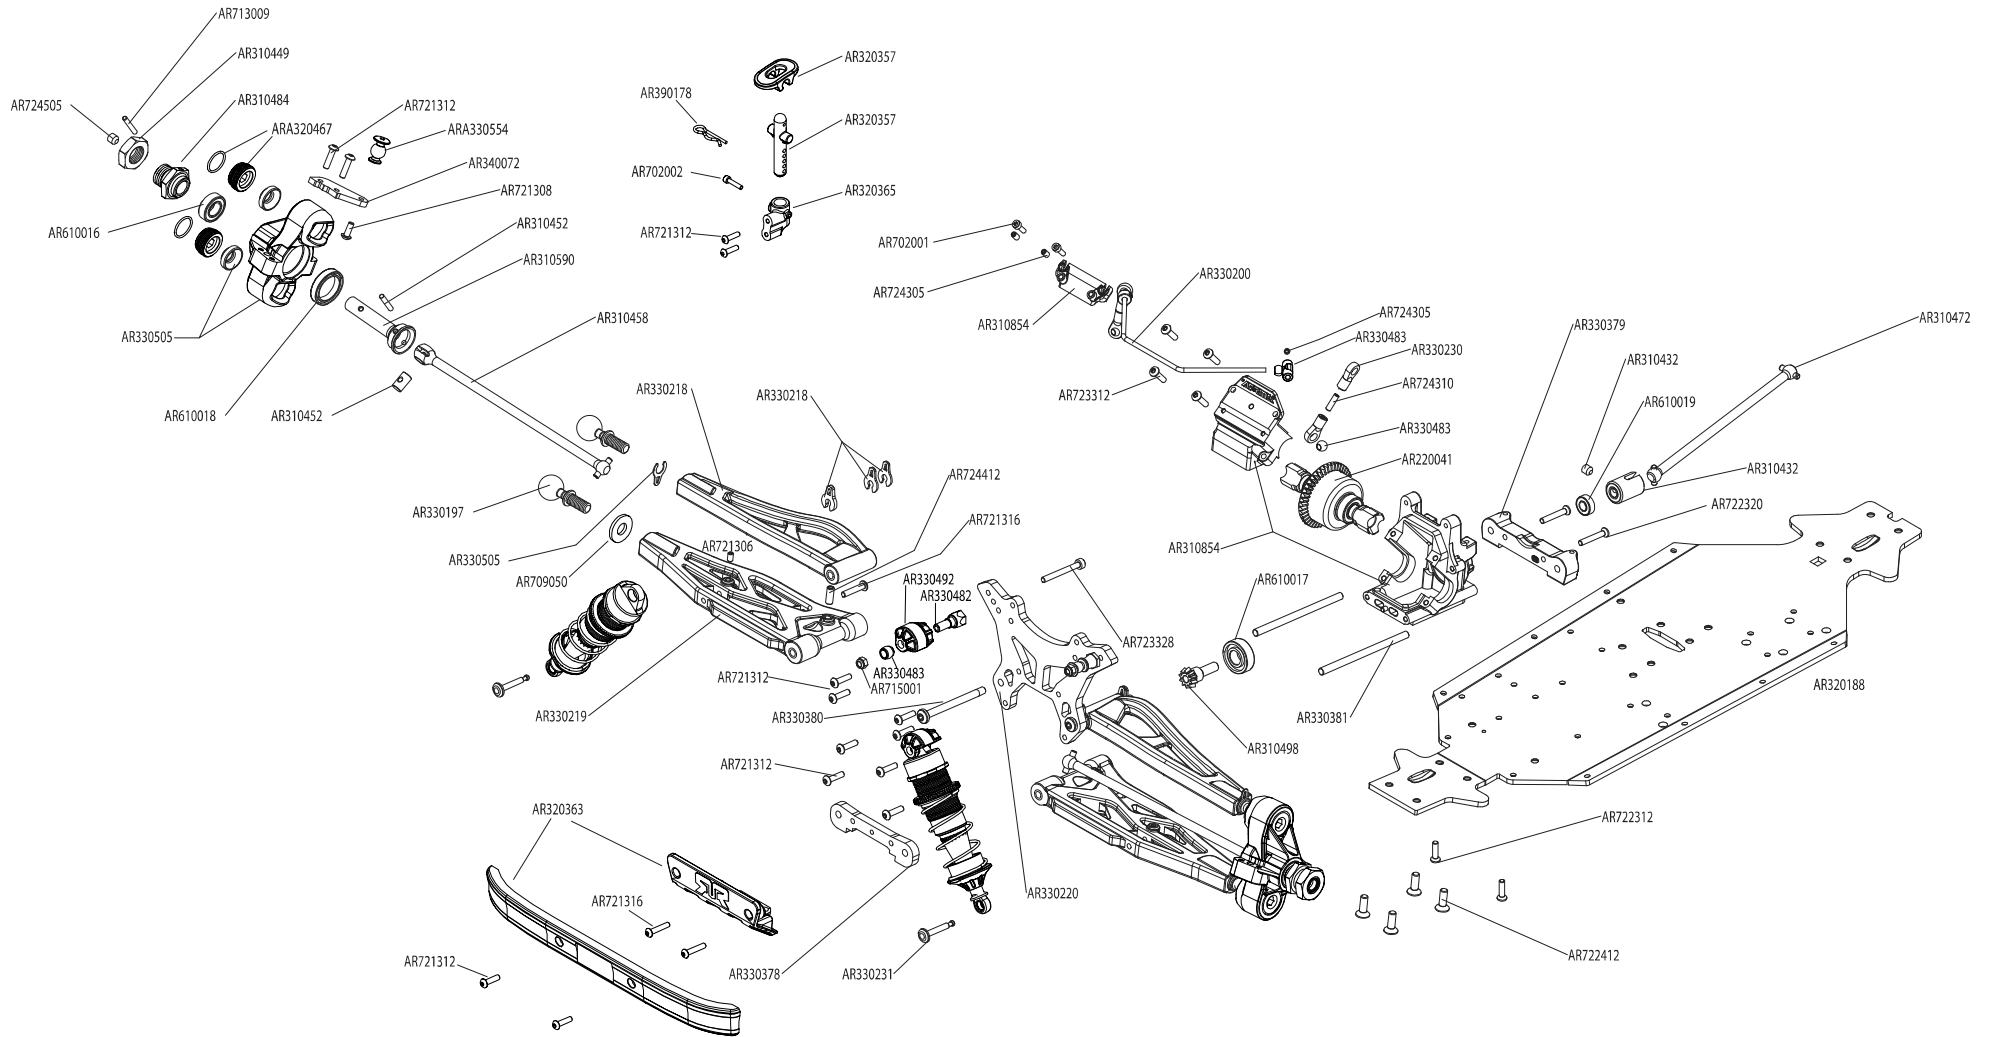

CAMPBELLTOWN HOBBIES

Your R/C Specialists

02 4626 8300

Click on the part number to open a link to that part on the Campbelltown Hobbies website. Parts highlighted blue are coming soon.

'ARRMA'

DESIGNED **FAST** DESIGNED **TOUGH**

OUTCAST

1/8th 6^S BLX

1/8TH SCALE 4WD ELECTRIC STUNT TRUCK

Front Vorne Avant Delantero

Rear Hinten Arrière Trasero

Centre Center
Centre Centro

OUTCAST

NOTORIOUS

Centre Center
Centre Centro

OUTCAST

NOTORIOUS

Shocks Stoßdämpfer Amortisseur Amortiguador

FRONT

REAR

Differential Differential Différentiel Diferencial

Steering Lenkung Pilotage
Gobierno

OUTCAST™

NOTORIOUS™

Body & Tire Karosserie & Reifen
Carrosserie & Pneu
Cuerpo & Neumático

OUTCAST™

NOTORIOUS