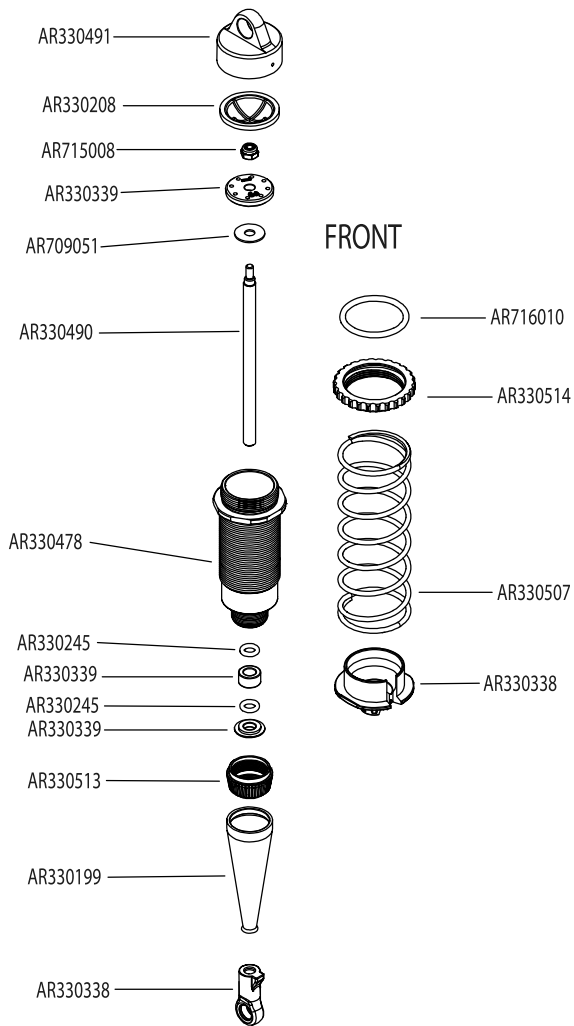

Shocks Stoßdämpfer Amortisseur Amortiguador

FRONT