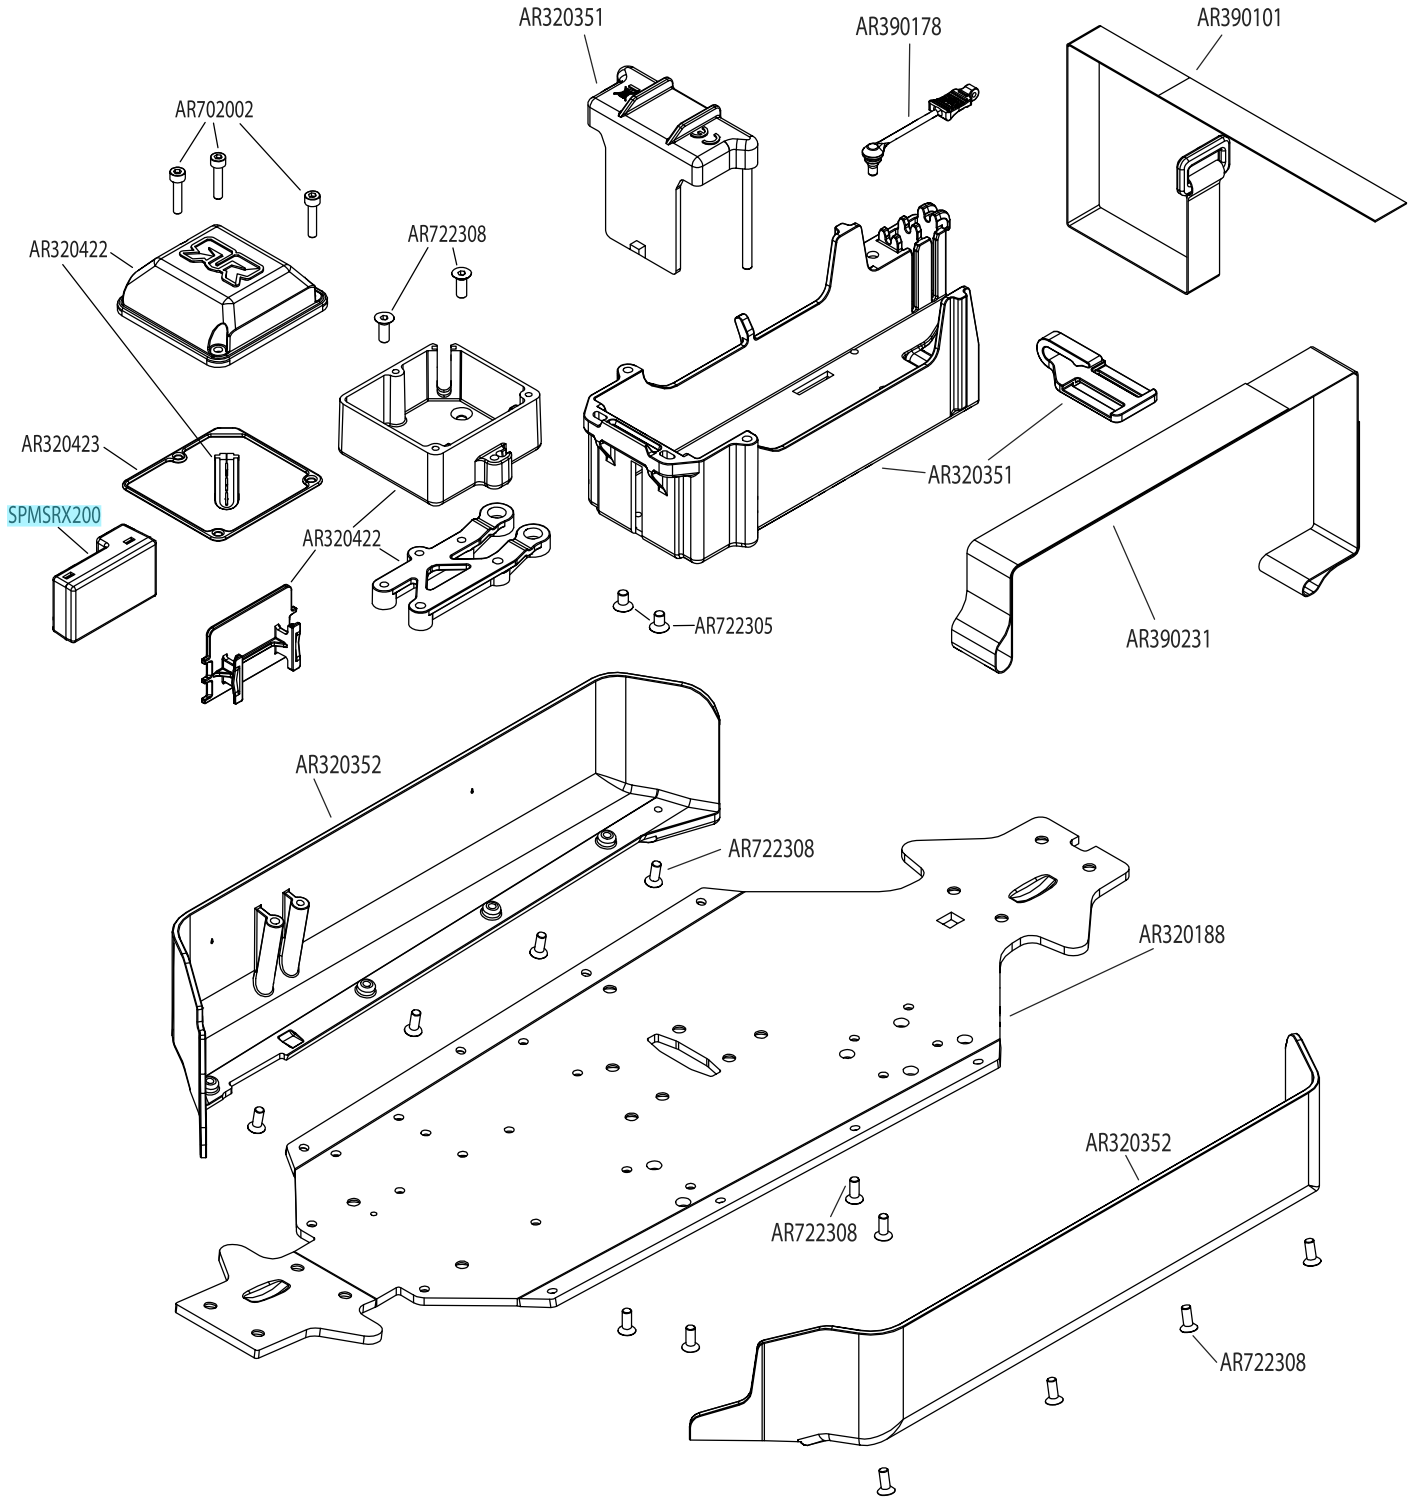

OUTCAST

1/8th 6^S BLX

1/8TH SCALE 4WD ELECTRIC STUNT TRUCK

Front Vorne Avant Delantero

Rear Hinten Arrière Trasero

Centre Center
Centre Centro

OUTCAST

NOTORIOUS