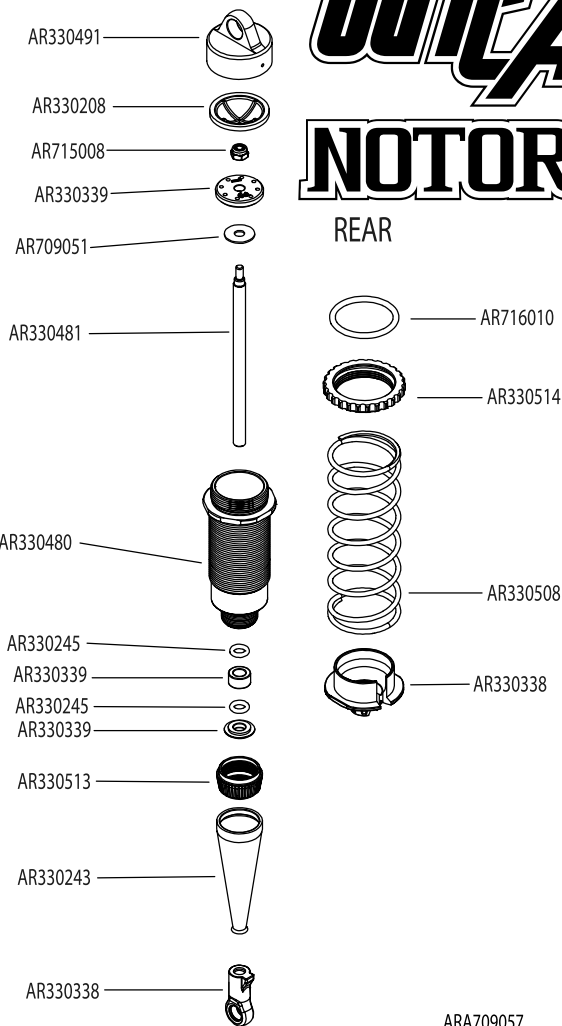

Shocks Stoßdämpfer Amortisseur Amortiguador

FRONT

REAR

Differential Differential Différentiel Diferencial